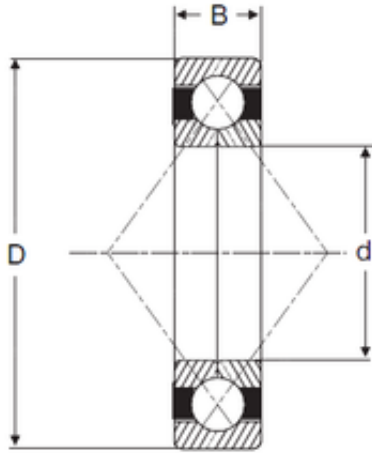

SKF BEARING LTD

38,1 mm x 82,55 mm x 19,05 mm SIGMA QJL
1.1/2 angular contact ball bearings

Bearing No. QJL 1.1/2

Size	38.1x82.55x19.05 mm
Bore Diameter	38,1 mm
Outer Diameter	82,55 mm
Width	19,05 mm
d	38,1 mm
D	82,55 mm
B	19,05 mm
C	19,05 mm

QJL 1.1/2 Bearing 2D drawings and 3D CAD models