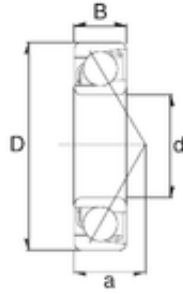

# SKF BEARING LTD

45 mm x 85 mm x 19 mm ZEN S7209B angular contact ball bearings

Bearing No. S7209B

Size	45x85x19 mm
Bore Diameter	45 mm
Outer Diameter	85 mm
Width	19 mm
d	45 mm
D	85 mm
B	19 mm
C	19 mm
Weight	0,4 Kg
Basic dynamic load rating (C)	37,2 kN
Basic static load rating (C0)	25,4 kN
(Grease) Lubrication Speed	6800 r/min

S7209B Bearing 2D drawings and 3D CAD models