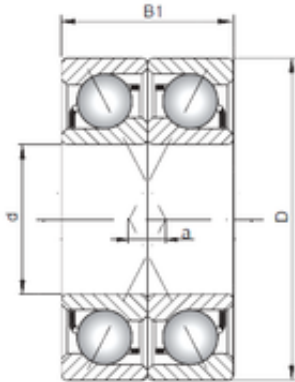

SKF BEARING LTD

ISO 7024 CDF angular contact ball bearings

Bearing No. 7024 CDF

Size	120x180x56 mm
Bore Diameter	120 mm
Outer Diameter	180 mm
Width	56 mm
d	120 mm
D	180 mm
B1	56 mm
Angle (°)	15 °
a	12,2 mm

7024 CDF Bearing 2D drawings and 3D CAD models