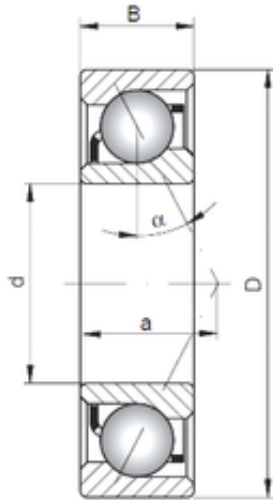

SKF BEARING LTD

35 mm x 100 mm x 25 mm ISO 7407 B angular contact ball bearings

Bearing No. 7407 B

Size	35x100x25 mm
Bore Diameter	35 mm
Outer Diameter	100 mm
Width	25 mm
d	35 mm
D	100 mm
B	25 mm
C	25 mm
Angle (°)	40 °
a	41,7 mm

7407 B Bearing 2D drawings and 3D CAD models