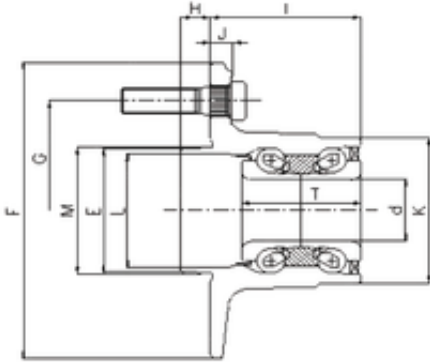

SKF BEARING LTD

ILJIN IJ112036 angular contact ball bearings

Bearing No. IJ112036

Bore Diameter	32 mm
d	32 mm
I	50,5 mm
K	74 mm
E	67 mm
F	139 mm
G	114,3 mm
H	14 mm
J	9 mm
L	57,7 mm
M	57,7 mm
T	45 mm

IJ112036 Bearing 2D drawings and 3D CAD models