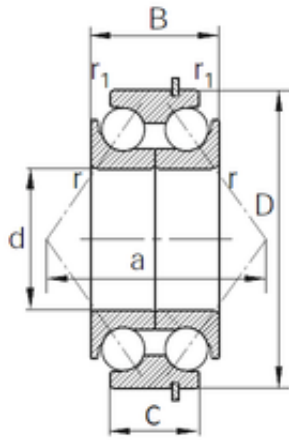

SKF BEARING LTD

38 mm x 80 mm x 34.5 mm KBC SDA0103
angular contact ball bearings

Bearing No. SDA0103

Size	38x80x34.5 mm
Bore Diameter	38 mm
Outer Diameter	80 mm
Width	34.5 mm
d	38 mm
D	80 mm
B	34.5 mm
C	23.9 mm
Angle (°)	35 °
a	58.3 mm
r min.	0.5 mm
r1 min.	0.3 mm
Basic dynamic load rating (C)	54 kN

SDA0103 Bearing 2D drawings and 3D CAD models