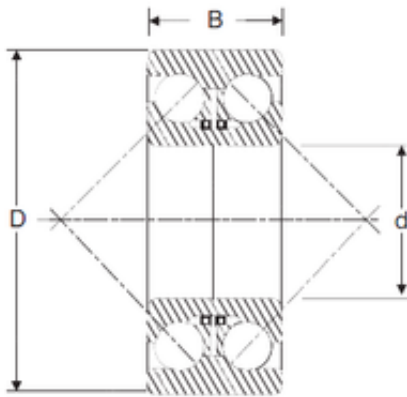

SKF BEARING LTD

25 mm x 62 mm x 25,4 mm SIGMA 3305 D
angular contact ball bearings

Bearing No. 3305 D

Size	25x62x25.4 mm
Bore Diameter	25 mm
Outer Diameter	62 mm
Width	25,4 mm
d	25 mm
D	62 mm
B	25,4 mm
C	25,4 mm

3305 D Bearing 2D drawings and 3D CAD models