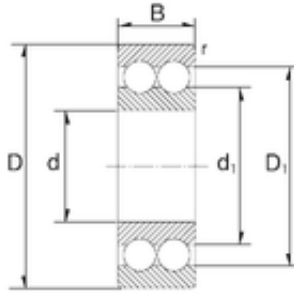

SKF BEARING LTD

25 mm x 52 mm x 20,6 mm ZEN S5205-2RS
angular contact ball bearings

Bearing No. S5205-2RS

Size	25x52x20.6 mm
Bore Diameter	25 mm
Outer Diameter	52 mm
Width	20,6 mm
d	25 mm
D	52 mm
B	20,6 mm
C	20,6 mm
Weight	0,18 Kg
Basic dynamic load rating (C)	21,3 kN
Basic static load rating (C0)	14,7 kN
(Grease) Lubrication Speed	8500 r/min

S5205-2RS Bearing 2D drawings and 3D CAD models