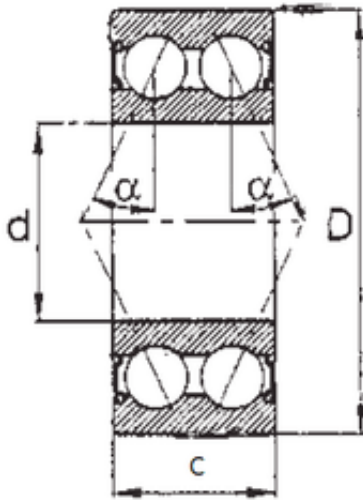

SKF BEARING LTD

12 mm x 32 mm x 15,875 mm FBJ 5201-2RS
angular contact ball bearings

Bearing No. 5201-2RS

Size	12x32x15.875 mm
Bore Diameter	12 mm
Outer Diameter	32 mm
Width	15,875 mm
d	12 mm
D	32 mm
B	15,875 mm
C	15,875 mm
Angle (°)	25 °
Weight	0,057 Kg
Basic dynamic load rating (C)	9,15 kN
Basic static load rating (C0)	5,05 kN
(Grease) Lubrication Speed	13000 r/min

5201-2RS Bearing 2D drawings and 3D CAD models