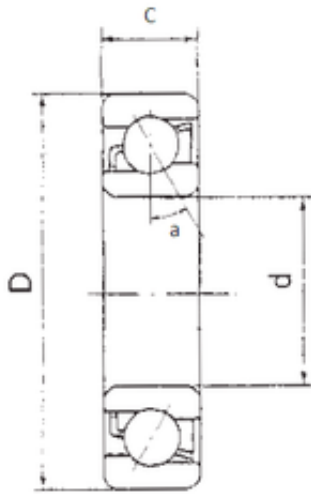

## SKF BEARING LTD

35 mm x 72 mm x 17 mm FBJ 7207B angular contact ball bearings

Bearing No. 7207B

Size	35x72x17 mm
Bore Diameter	35 mm
Outer Diameter	72 mm
Width	17 mm
d	35 mm
D	72 mm
B	17 mm
C	17 mm
Angle ( ° )	40 °
Weight	0,28 Kg
Basic dynamic load rating (C)	30700 kN
Basic static load rating (C0)	20800 kN
(Grease) Lubrication Speed	8000 r/min

7207B Bearing 2D drawings and 3D CAD models