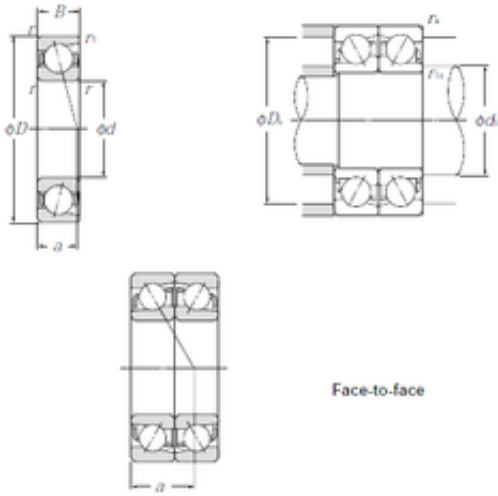

## 30 mm x 42 mm x 7 mm CYSD 7806CDF angular contact ball bearings

Bearing No. 7806CDF

Size	30x42x7 mm
Bore Diameter	30 mm
Outer Diameter	42 mm
Width	7 mm
d	30 mm
D	42 mm
B	7 mm
C	7 mm
Angle ( ° )	15 °
r min.	0,3 mm
2B	14 mm
Weight	0,05 Kg
Basic dynamic load rating (C)	8,7 kN
Basic static load rating (C0)	9 kN
(Grease) Lubrication Speed	18000 r/min