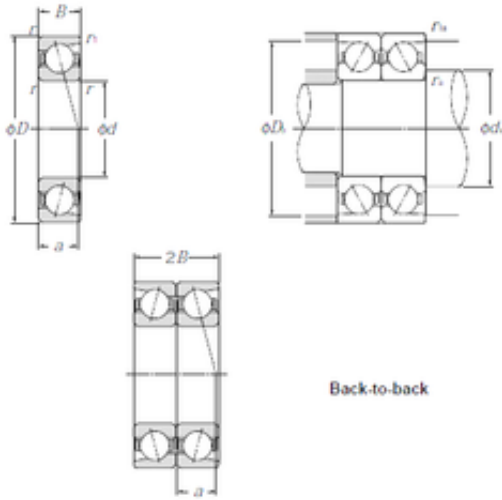

SKF BEARING LTD

20 mm x 52 mm x 15 mm CYSD 7304DB
angular contact ball bearings

Bearing No. 7304DB

Size	20x52x15 mm
Bore Diameter	20 mm
Outer Diameter	52 mm
Width	15 mm
d	20 mm
D	52 mm
B	15 mm
C	15 mm
Angle (°)	25 °
r min.	1,1 mm
2B	30 mm
Weight	0,276 Kg
Basic dynamic load rating (C)	30,5 kN
Basic static load rating (C0)	20,8 kN
(Grease) Lubrication Speed	12000 r/min

7304DB Bearing 2D drawings and 3D CAD models