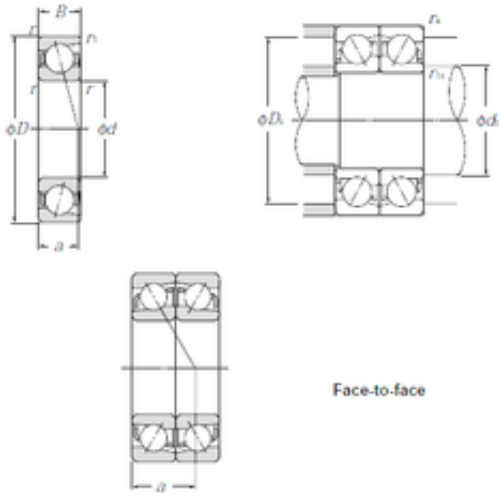

SKF BEARING LTD

25 mm x 42 mm x 9 mm CYSD 7905DF angular contact ball bearings

Bearing No. 7905DF

Size	25x42x9 mm
Bore Diameter	25 mm
Outer Diameter	42 mm
Width	9 mm
d	25 mm
D	42 mm
B	9 mm
C	9 mm
Angle (°)	25 °
r min.	0,3 mm
2B	18 mm
Weight	0,1 Kg
Basic dynamic load rating (C)	11,6 kN
Basic static load rating (C0)	9,95 kN
(Grease) Lubrication Speed	13000 r/min

7905DF Bearing 2D drawings and 3D CAD models