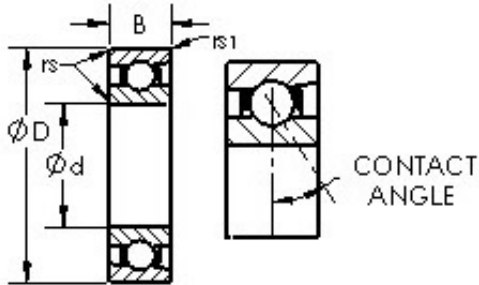

## AST 7015AC angular contact ball bearings

Bearing No. 7015AC

Size	75x115x20 mm
Bore Diameter	75 mm
Outer Diameter	115 mm
Width	20 mm
Bearing Type	25 deg contact angle
Bore Dia (d)	75.0000
Outer Dia (D)	115.0000
Width (B)	20.0000
Radius (min) (rs)	1.100
Dynamic Load Rating (Cr)	48,500
Static Load Rating (Cor)	56,200
Max Speed (Grease) (X00 RPM)	10
Max Speed (Oil) (X1000 RPM)	16
Radius (min) (rs1)	0.600
Material	52100 Chrome steel (or equivalent)