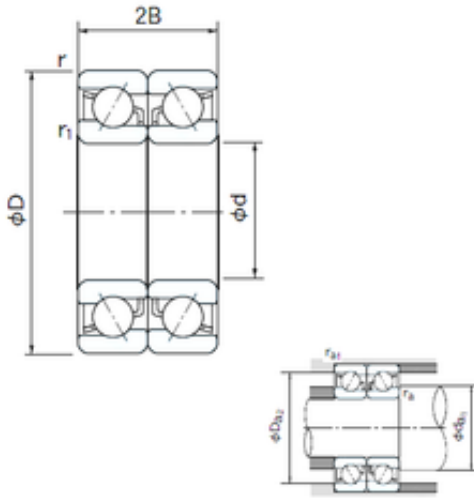

SKF BEARING LTD

140 mm x 300 mm x 62 mm NACHI 7328BDB
angular contact ball bearings

Bearing No. 7328BDB

7328BDB Bearing 2D drawings and 3D CAD models

Size	140x300x62 mm
Bore Diameter	140 mm
Outer Diameter	300 mm
Width	62 mm
d	140 mm
D	300 mm
B	62 mm
C	62 mm
Angle (°)	40 °
a	61.3 mm
r min.	4 mm
r1 min.	1.5 mm
2B	124 mm
da min.	149 mm
Da max.	291 mm
ra max.	1.5 mm
Weight	21.5 Kg
Basic dynamic load rating (C)	460 kN
Basic static load rating (C0)	635 kN
(Grease) Lubrication Speed	1400 r/min
Bore Type	Cylindrical Bore
Enclosure	Open
Configuration	Duplex
Bore Size	140 mm
Outside Diameter	300 mm

SKF BEARING LTD

Width	62 mm
Fillet Radius/Chamfer	4 mm
r1	1.5 mm
Dynamic Load Rating	460,000 N
Static Load Rating	635,000 N
Limiting Speed - Grease	1,400 rpm
Limiting Speed - Oil	1,900 rpm
da1 (min)	158 mm
da2 (min)	149 mm
Da1 (max)	282 mm
Da2 (max)	291 mm
ra (max)	3 mm
ra1 (max)	1.5 mm