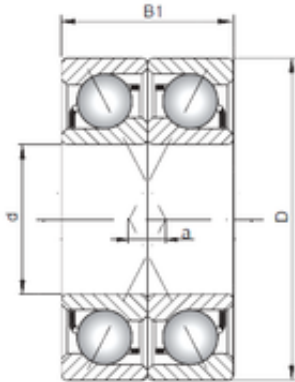

## ISO 7330 ADF angular contact ball bearings

Bearing No. 7330 ADF

Size	150x320x130 mm
Bore Diameter	150 mm
Outer Diameter	320 mm
Width	130 mm
d	150 mm
D	320 mm
B1	130 mm
Angle ( )	25 °
a	70,7 mm

7330 ADF Bearing 2D drawings and 3D CAD models